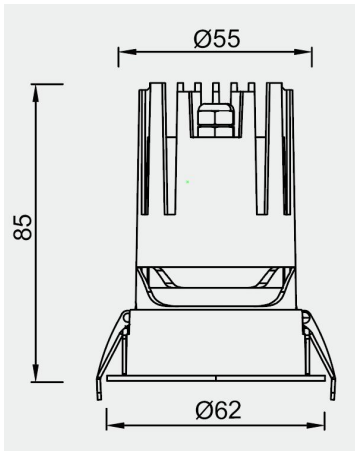

Eurolumen · Light Fixture Specifications Table

ELE048

TECHNICAL DATA

Wattage: 9W

SDCM: ≤ 5

Color Temperature (CCT): 2700K/3000K/4000K

CRI: 90

Beam Angle: 15° 24° 36° 55°