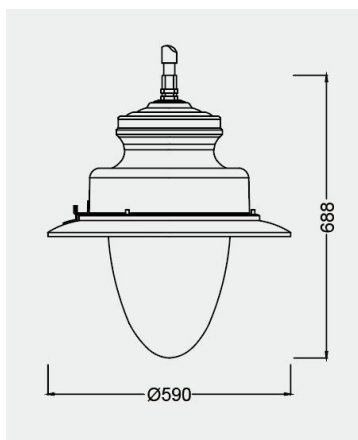

Eurolumen · Light Fixture Specifications Table

ELA008

TECHNICAL DATA

Wattage: 30W 40W 55W 60W 70W

SDCM: ≤ 5

Color temperature (CCT): 2700K/3000K/4000K

CRI: 80

Beam Angle: Asymmetric160*60° Symmetrical160*60° Circular150°