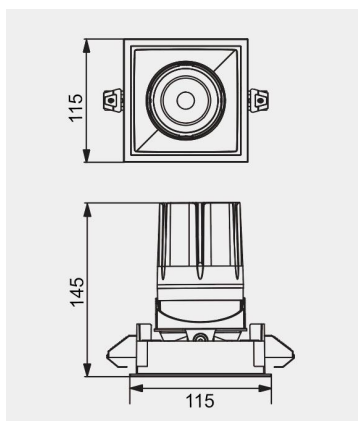

Eurolumen • Light Fixture Specifications Table

ELX342

TECHNICAL DATA

Wattage: 15W 20W 25W

SDCM: ≤ 5

Color Temperature (CCT): 2700K/3000K/3500K/4000K

CRI: 90

Beam Angle: Adjustable 15°~35°

Voltage: 220V

Dimming Support: DALI Bluetooth 0-10V ON/OFF

Useful Life: 50,000h

Warranty: 5 Years