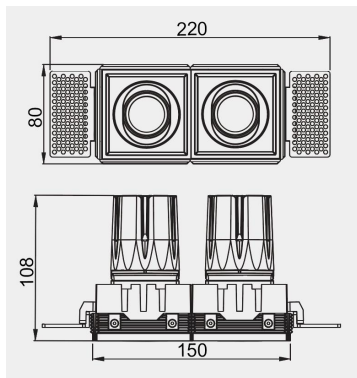

Eurolumen • Light Fixture Specifications Table

ELX309

TECHNICAL DATA

Wattage: 16W 24W 30W

SDCM: ≤ 5

Color Temperature (CCT): 2700K/3000K/3500K/4000K

CRI: 90

Beam Angle: 15° 24° 36° 45° 55°