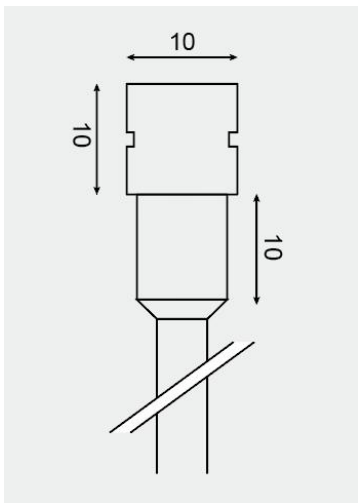

Eurolumen · Light Fixture Specifications Table

ELA816

TECHNICAL DATA

Wattage: 12W

SDCM: ≤ 5

Color temperature (CCT): 2700K/3000K/4000K

CRI: 90

Beam Angle: 120°

Voltage: 24V

Dimming Support: DALI Bluetooth DC0-10V DMX512 ON/OFF

Finish: White

material: Silicone

Useful life: 50,000h

Warranty: 5 Years