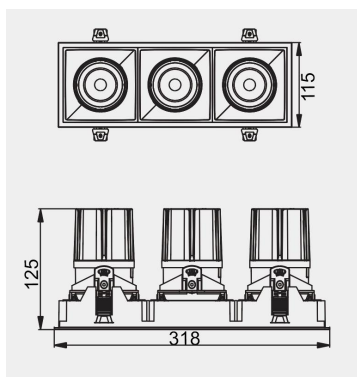

Eurolumen • Light Fixture Specifications Table

ELX322

TECHNICAL DATA

Wattage: 45W 60W 75W

SDCM: ≤ 5

Color Temperature (CCT): 2700K/3000K/3500K/4000K

CRI: 90

Beam Angle: 15° 24° 36° 55°