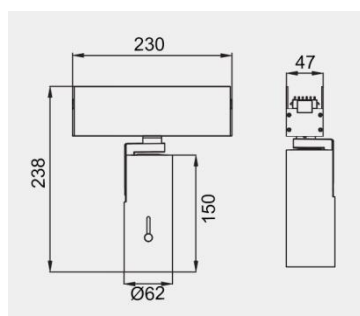

Eurolumen • Light Fixture Specifications Table

ELX611

TECHNICAL DATA

Wattage: 15W

SDCM: ≤ 5

Color Temperature (CCT): 2700K/3000K/3500K/4000K

CRI: 90

Beam Angle: Adjustable 15°~35°