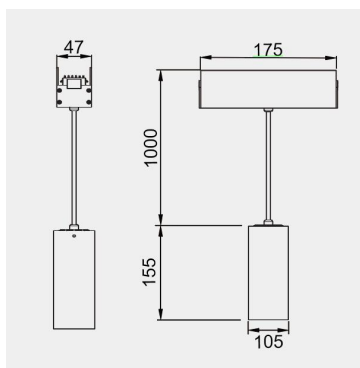

Eurolumen • Light Fixture Specifications Table

ELX642

TECHNICAL DATA

Wattage: 20W

SDCM: ≤ 5

Color Temperature (CCT): 2700K/3000K/3500K/4000K

CRI: 90

Beam Angle: 15° 24° 36° 45°