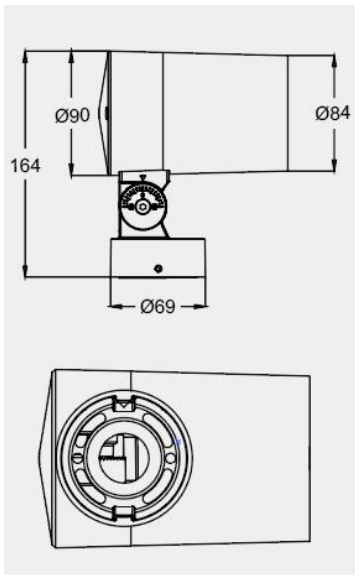

Eurolumen • Light Fixture Specifications Table

ELA101

TECHNICAL DATA

Wattage: 15W 18W 20W

SDCM: ≤ 5

Color temperature (CCT): 2700K/3000K/4000K/RGB/RGBW

CRI: 80

Beam Angle: 8° 12° 25° 30° 45° 60°