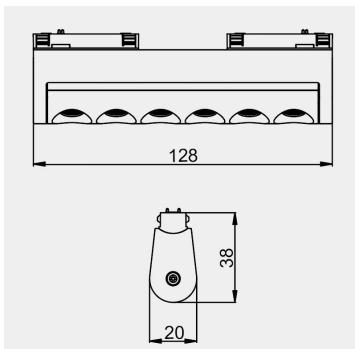

Eurolumen • Light Fixture Specifications Table

ELX704

TECHNICAL DATA

Wattage: 12W

SDCM: ≤ 5

Color Temperature (CCT): 2700K/3000K/3500K/4000K

CRI: 90

Beam Angle: 15° 24° 36° 55°

Voltage: 24V

Dimming Support: ON/OFF

Useful Life: 50,000h

Warranty: 5 Years