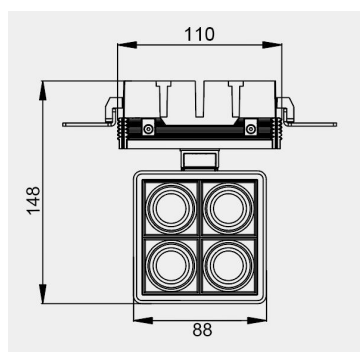

Eurolumen • Light Fixture Specifications Table

ELX359

TECHNICAL DATA

Wattage: 15W 20W

SDCM: ≤ 5

Color Temperature (CCT): 2700K/3000K/3500K/4000K

CRI: 90

Beam Angle: 15° 24° 36° 45°