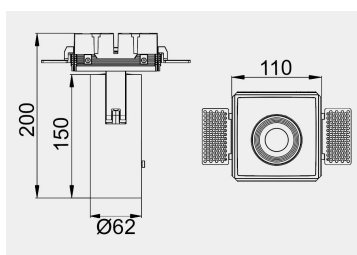

Eurolumen • Light Fixture Specifications Table

ELX357

TECHNICAL DATA

Wattage: 15W 20W

SDCM: ≤ 5

Color Temperature (CCT): 2700K/3000K/3500K/4000K

CRI: 90

Beam Angle: Adjustable 15°~35°