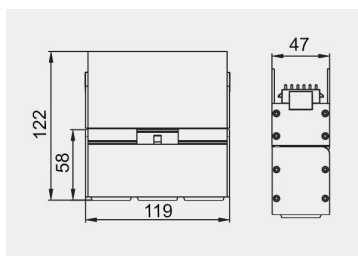

Eurolumen • Light Fixture Specifications Table

ELX606

TECHNICAL DATA

Wattage: 15W

SDCM: ≤ 5

Color Temperature (CCT): 2700K/3000K/3500K/4000K

CRI: 90

Beam Angle: 15° 24° 36° 45°