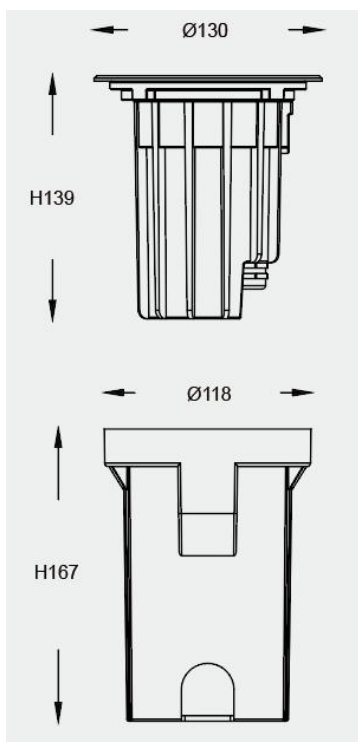

Eurolumen · Light Fixture Specifications Table

ELA711

TECHNICAL DATA

Wattage: 12W

SDCM: ≤ 5

Color temperature (CCT): 2700K/3000K/4000K/RGB/RGBW

CRI: 80

Beam Angle: 15° 20° 30° 40° 60°