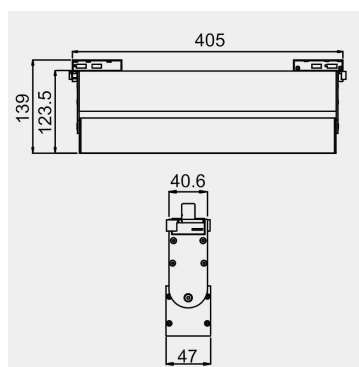

Eurolumen • Light Fixture Specifications Table

ELX433

TECHNICAL DATA

Wattage: 30W 35W 40W

SDCM: ≤ 5

Color Temperature (CCT): 2700K/3000K/3500K/4000K

CRI: 90

Beam Angle: 15° 24° 36° 40°