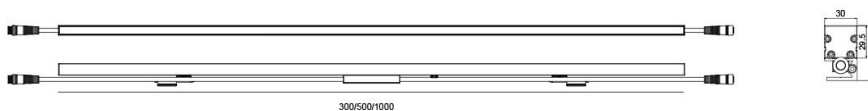

PERFORMANCE