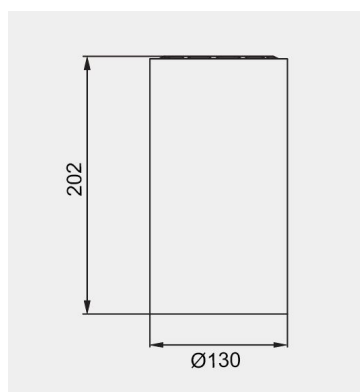

Eurolumen • Light Fixture Specifications Table

ELX510

TECHNICAL DATA

Wattage: 25W 30W 35W 40W

SDCM: ≤ 5

Color Temperature (CCT): 2700K/3000K/3500K/4000K

CRI: 90

Beam Angle: 15° 24° 36° 55°