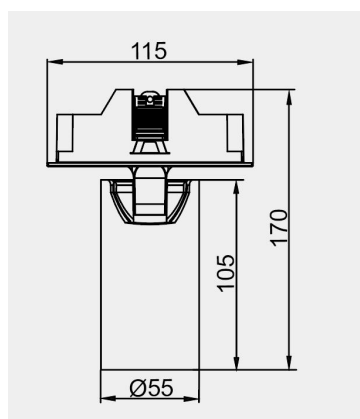

Eurolumen • Light Fixture Specifications Table

ELX242

TECHNICAL DATA

Wattage: 6W 8W 12W

SDCM: ≤ 5

Color Temperature (CCT): 2700K/3000K/3500K/4000K

CRI: 90

Beam Angle: 15° 24° 36° 50°