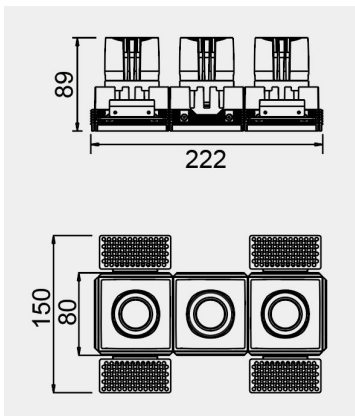

Eurolumen • Light Fixture Specifications Table

ELX043

TECHNICAL DATA

Wattage: 18W 24W

SDCM: ≤ 5

Color Temperature (CCT): 2700K/3000K/3500K/4000K

CRI: 90

Beam Angle: 15° 24° 36° 45°

Voltage: 220V

Dimming Support: DALI Bluetooth 0-10V ON/OFF

Useful Life: 50,000h

Warranty: 5 Years