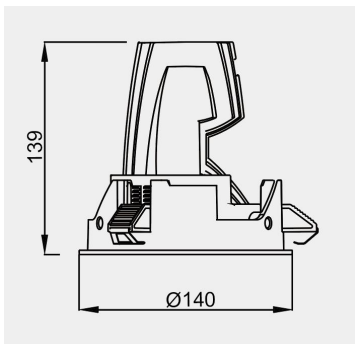

Eurolumen • Light Fixture Specifications Table

ELX236

TECHNICAL DATA

Wattage: 30W 35W 40W

SDCM: ≤ 5

Color Temperature (CCT): 2700K/3000K/3500K/4000K

CRI: 90

Beam Angle: 15° 24° 36° 55°