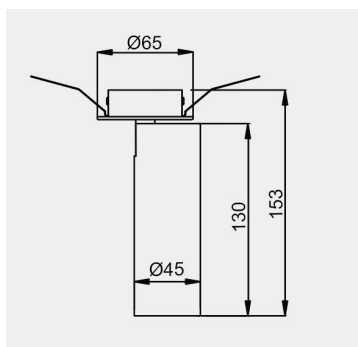

Eurolumen • Light Fixture Specifications Table

ELX240

TECHNICAL DATA

Wattage: 10W 12W 15W

SDCM: ≤ 5

Color Temperature (CCT): 2700K/3000K/3500K/4000K

CRI: 90

Beam Angle: 15° 24° 36° 55°

Voltage: 220V

Dimming Support: DALI Bluetooth 0-10V ON/OFF

Useful Life: 50,000h

Warranty: 5 Years