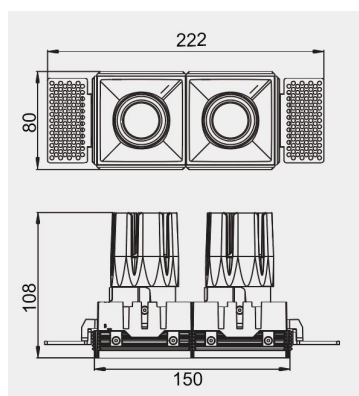

Eurolumen • Light Fixture Specifications Table

ELX327

TECHNICAL DATA

Wattage: 16W 24W 30W

SDCM: ≤ 5

Color Temperature (CCT): 2700K/3000K/3500K/4000K

CRI: 90

Beam Angle: 15° 24° 36° 45° 55°

Voltage: 220V

Dimming Support: DALI Bluetooth 0-10V ON/OFF

Useful Life: 50,000h

Warranty: 5 Years