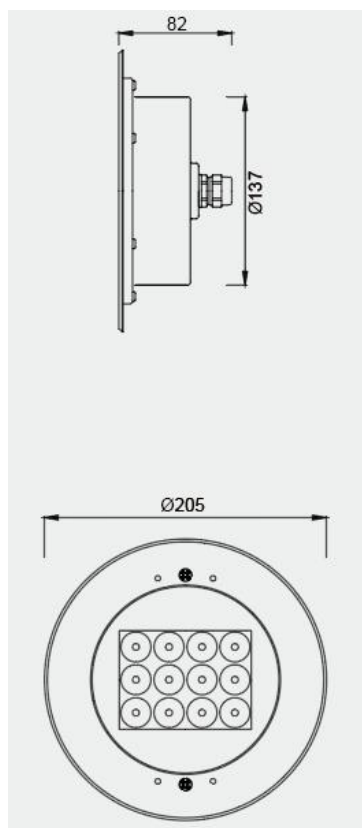

Eurolumen · Light Fixture Specifications Table

ELA507

TECHNICAL DATA

Wattage: 12W 24W 36W

SDCM: ≤ 5

Color temperature (CCT): 2700K/3000K/4000K/RGB/RGBW

CRI: 80

Beam Angle: 10° 15° 20° 25° 30° 45° 60°

Voltage: 24V

Dimming Support: ON/OFF DMX512

Finish: Silver

material : Hard Chromeplated Molding/316 Stainless Steel Body/

High-strength Tempered Glass Cover

Useful life: 50,000h

Warranty: 5 Years

PERFORMANCE