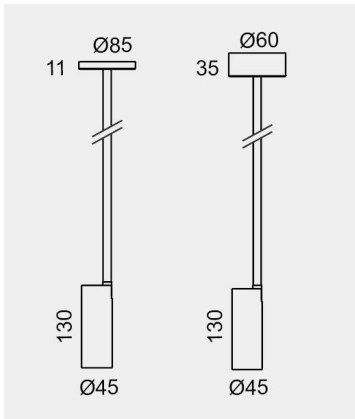

Eurolumen • Light Fixture Specifications Table

ELX523

TECHNICAL DATA

Wattage: 10W 12W 15W

SDCM: ≤ 5

Color Temperature (CCT): 2700K/3000K/3500K/4000K

CRI: 90

Beam Angle: 15° 24° 36° 55°

Voltage: 220V

Dimming Support: DALI Bluetooth 0-10V ON/OFF

Useful Life: 50,000h

Warranty: 5 Years