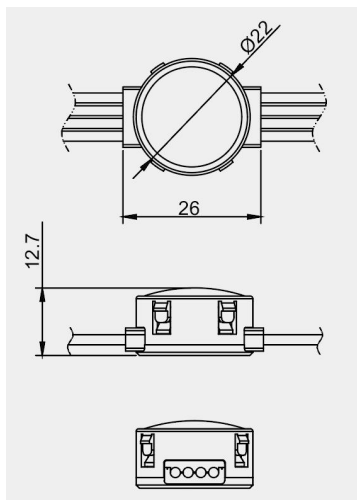

Eurolumen • Light Fixture Specifications Table

ELA203

TECHNICAL DATA

Wattage: 0.5W

SDCM: ≤ 5

Color temperature (CCT): 2700K/3000K/4000K/RGB

CRI: 80

Beam Angle: 120°

Voltage: 24V

Dimming Support: DMX512 ON/OFF

Finish: Black

Diffuser material: Polycarbonate (PC)

Useful life: 50,000h

Warranty: 5 Years