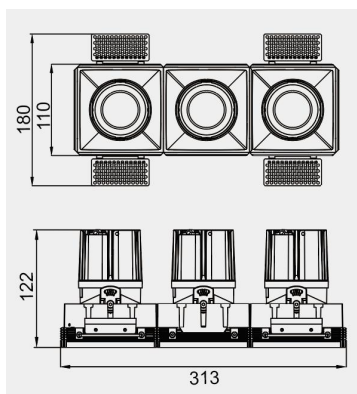

Eurolumen • Light Fixture Specifications Table

ELX335

TECHNICAL DATA

Wattage: 45W 60W 75W

SDCM: ≤ 5

Color Temperature (CCT): 2700K/3000K/3500K/4000K

CRI: 90

Beam Angle: 15° 24° 36° 55°