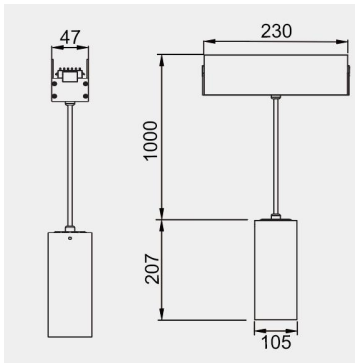

Eurolumen • Light Fixture Specifications Table

ELX641

TECHNICAL DATA

Wattage: 15W 25W

SDCM: ≤ 5

Color Temperature (CCT): 2700K/3000K/3500K/4000K

CRI: 90

Beam Angle: Adjustable 15°~35°