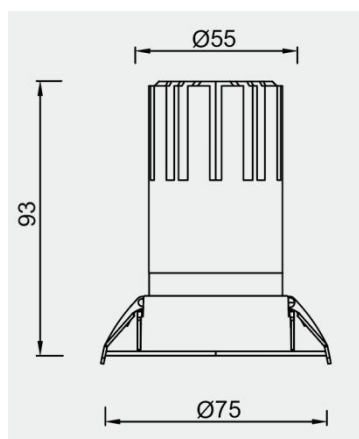

Eurolumen · Light Fixture Specifications Table

ELE013

TECHNICAL DATA

Wattage: 12W

SDCM: ≤ 5

Color Temperature (CCT): 2700K/3000K/4000K

CRI: 90

Beam Angle: 15° 24° 36° 55°