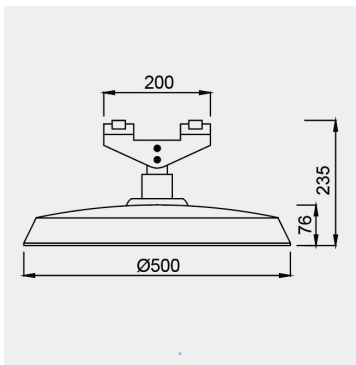

Eurolumen · Light Fixture Specifications Table

ELA007

TECHNICAL DATA

Wattage: 30W 40W 55W 60W 70W 80W 90W 100W 105W

SDCM: ≤ 5

Color temperature (CCT): 2700K/3000K/4000K

CRI: 80

Beam Angle: Asymmetric160*60° Symmetrical160*60° Circular150°