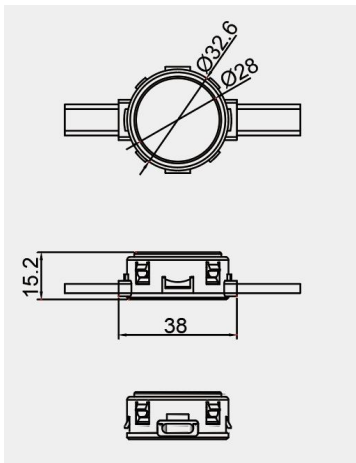

Eurolumen • Light Fixture Specifications Table

ELA205

TECHNICAL DATA

Wattage: 0.9W 1W 1.2W

SDCM: ≤ 5

Color temperature (CCT): 2700K/3000K/4000K/RGB/RGBW

CRI: 80

Beam Angle: 120°

Voltage: 24V

Dimming Support: DMX512 ON/OFF

Finish: Black

Diffuser material: Polycarbonate (PC)

Useful life: 50,000h

Warranty: 5 Years