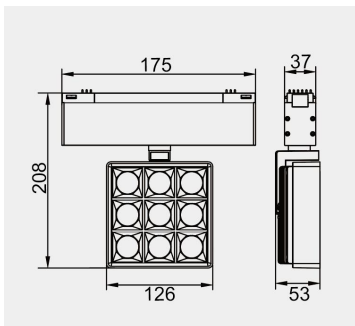

Eurolumen • Light Fixture Specifications Table

ELX677

TECHNICAL DATA

Wattage: 35W

SDCM: ≤ 5

Color Temperature (CCT): 2700K/3000K/3500K/4000K

CRI: 90

Beam Angle: 15° 24° 36° 45°