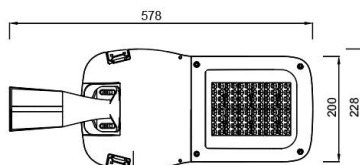

ELA053

TECHNICAL DATA

Wattage: 30W 50W 60W

SDCM: ≤ 5

Color temperature (CCT): 2700K/3000K/4000K/5700K/6500K

CRI: 70

Beam Angle: /

Voltage: 220V

Dimming Support: ON/OFF

Finish: Black

Material: Die-casting Aluminum Housing+Tempered Glass Mask

Useful life: 50,000h

Warranty: 5 Years

PERFORMANCE

Image may not match reference. EUROLUMEN reserves the right to amend any of the product's components. The data related to flux, power and colour temperature maybe subject to changes made by the manufacturer.