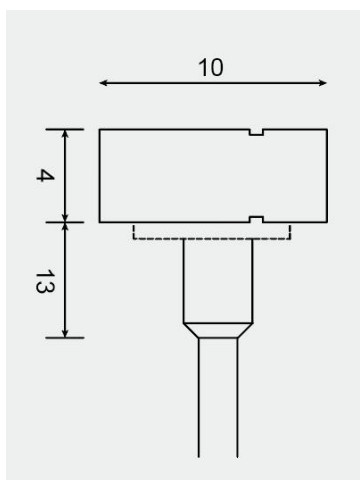

Eurolumen · Light Fixture Specifications Table

ELA817

TECHNICAL DATA

Wattage: 8W

SDCM: ≤ 5

Color temperature (CCT): 2700K/3000K/4000K

CRI: 90

Beam Angle: 120°