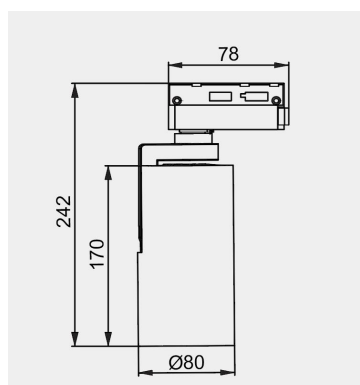

Eurolumen • Light Fixture Specifications Table

ELX403

TECHNICAL DATA

Wattage: 20W 25W 30W

SDCM: ≤ 5

Color Temperature (CCT): 2700K/3000K/3500K/4000K

CRI: 90

Beam Angle: 15° 24° 36° 55°