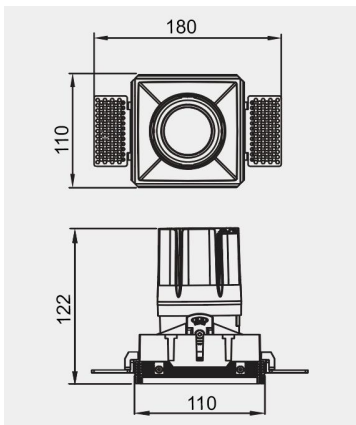

Eurolumen • Light Fixture Specifications Table

ELX319

TECHNICAL DATA

Wattage: 15W 20W 25W

SDCM: ≤ 5

Color Temperature (CCT): 2700K/3000K/3500K/4000K

CRI: 90

Beam Angle: 15° 24° 36° 55°