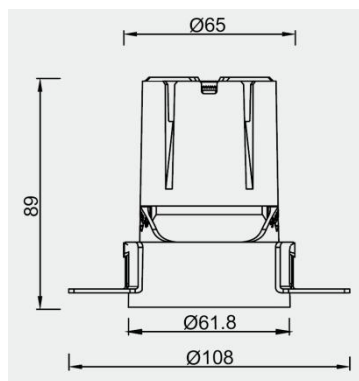

Eurolumen · Light Fixture Specifications Table

ELE019

TECHNICAL DATA

Wattage: 10W

SDCM: ≤ 5

Color Temperature (CCT): 2700K/3000K/4000K

CRI: 90

Beam Angle: 15° 24° 36° 55°

Voltage: 220V

Dimming Support: DALI Bluetooth 0-10V ON/OFF

Useful Life: 50,000h

Warranty: 5 Years