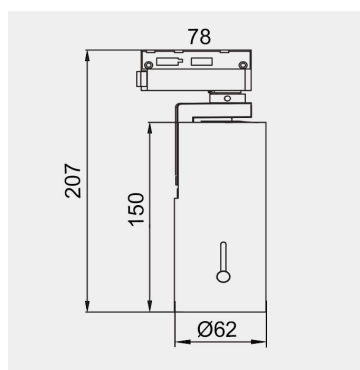

Eurolumen • Light Fixture Specifications Table

ELX407

TECHNICAL DATA

Wattage: 15W 20W

SDCM: ≤ 5

Color Temperature (CCT): 2700K/3000K/3500K/4000K

CRI: 90

Beam Angle: Adjustable 15°~35°