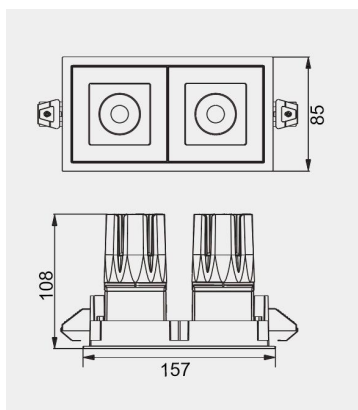

Eurolumen • Light Fixture Specifications Table

ELX302

TECHNICAL DATA

Wattage: 16W 24W 30W

SDCM: ≤ 5

Color Temperature (CCT): 2700K/3000K/3500K/4000K

CRI: 90

Beam Angle: 15° 24° 36° 45° 55°

Voltage: 220V

Dimming Support: DALI Bluetooth 0-10V ON/OFF

Useful Life: 50,000h

Warranty: 5 Years