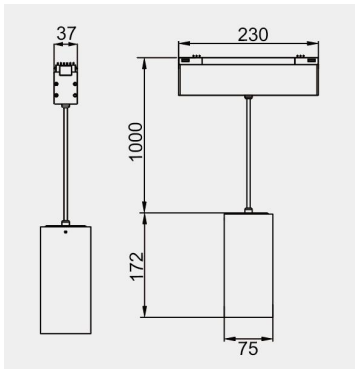

Eurolumen • Light Fixture Specifications Table

ELX690

TECHNICAL DATA

Wattage: 12W

SDCM: ≤ 5

Color Temperature (CCT): 2700K/3000K/3500K/4000K

CRI: 90

Beam Angle: 15° 24° 36° 45° 55°

Voltage: 24V 48V

Dimming Support: DALI Bluetooth 0-10V

Useful Life: 50,000h

Warranty: 5 Years