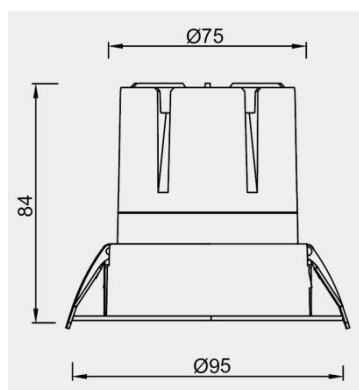

Eurolumen · Light Fixture Specifications Table

ELE033

TECHNICAL DATA

Wattage: 12W

SDCM: ≤ 5

Color Temperature (CCT): 2700K/3000K/4000K

CRI: 90

Beam Angle: 15° 24° 36° 55°