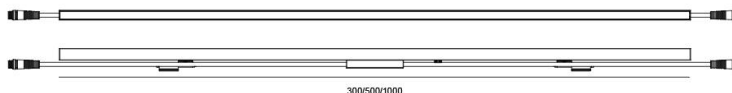

ELA620

TECHNICAL DATA

Wattage: 12W 15W

SDCM: ≤ 5

Color temperature (CCT): 2700K/3000K/4000K/ RGB/RGBW

CRI: 80

Beam Angle: 15*70° 20*90°

Voltage: 24V

Dimming Support: DMX512 Bluetooth ON/OFF

Finish: Grey

Material: Aluminum Alloy+Tempered Glass

Useful life: 50,000h

Warranty: 5 Years

PERFORMANCE

Image may not match reference. EUROLUMEN reserves the right to amend any of the product's components. The data related to flux, power and colour temperature maybe subject to changes made by the manufacturer.