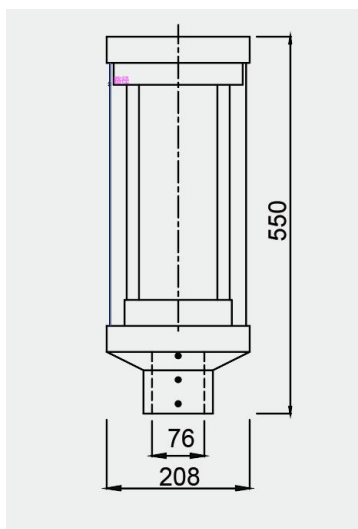

Eurolumen · Light Fixture Specifications Table

ELA001

TECHNICAL DATA

Wattage: 20W 30W 40W 55W

SDCM: ≤ 5

Color temperature (CCT): 2700K/3000K/4000K

CRI: 80

Beam Angle: Asymmetric160*60° Symmetrical160*60° Circular150°

Voltage: 220V

Dimming Support: ON/OFF

Finish: Black

material: Optical Grade PMMA Lampshades

Useful life: 50,000h

Warranty: 5 Years

PERFORMANCE

Image may not match reference. EUROLUMEN reserves the right to amend any of the product's components. The data related to flux, power and colour temperature may be subject to changes made by the manufacturer.