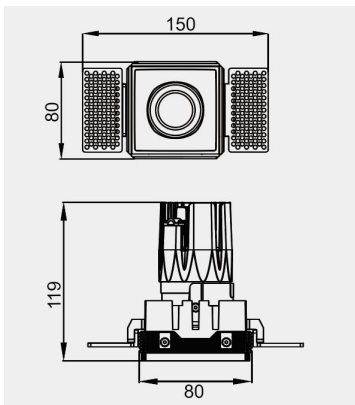

Eurolumen • Light Fixture Specifications Table

ELX337

TECHNICAL DATA

Wattage: 8W 10W

SDCM: ≤ 5

Color Temperature (CCT): 2700K/3000K/3500K/4000K

CRI: 90

Beam Angle: Adjustable 15°~35°