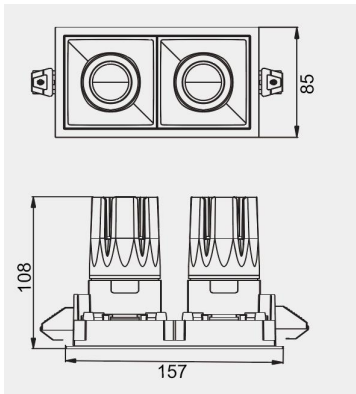

Eurolumen • Light Fixture Specifications Table

ELX314

TECHNICAL DATA

Wattage: 16W 24W 30W

SDCM: ≤ 5

Color Temperature (CCT): 2700K/3000K/3500K/4000K

CRI: 90

Beam Angle: 15° 24° 36° 45° 55°