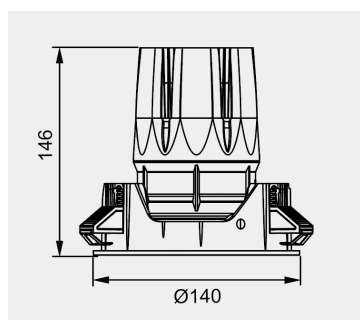

Eurolumen • Light Fixture Specifications Table

ELX211

TECHNICAL DATA

Wattage: 25W 30W 35W

SDCM: ≤ 5

Color Temperature (CCT): 2700K/3000K/3500K/4000K

CRI: 90

Beam Angle: 15° 24° 36° 55°