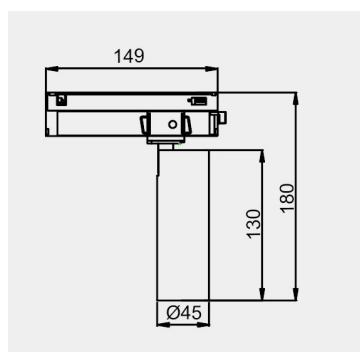

Eurolumen • Light Fixture Specifications Table

ELX426

TECHNICAL DATA

Wattage: 10W 12W 15W

SDCM: ≤ 5

Color Temperature (CCT): 2700K/3000K/3500K/4000K

CRI: 90

Beam Angle: 15° 24° 36° 55°