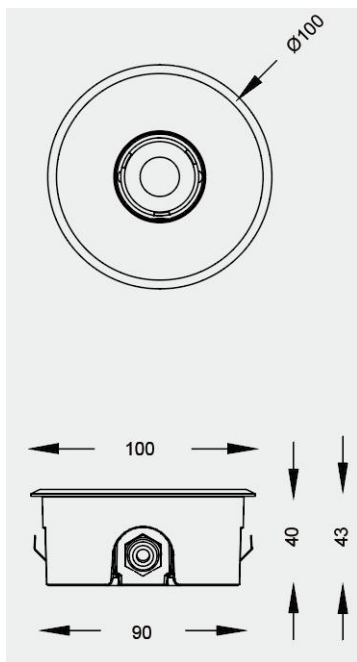

Eurolumen · Light Fixture Specifications Table

ELA721

TECHNICAL DATA

Wattage: 2W 4W

SDCM: ≤ 5

Color temperature (CCT): 2700K/3000K/4000K/RGB/RGBW

CRI: 80

Beam Angle: 8° 12° 30° 45° 60°