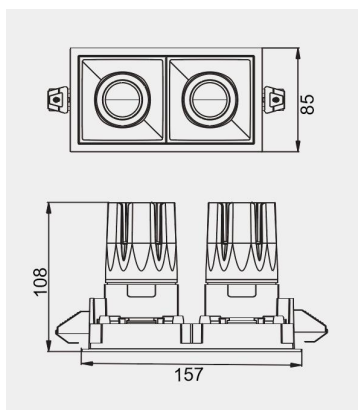

Eurolumen • Light Fixture Specifications Table

ELX326

TECHNICAL DATA

Wattage: 16W 24W 30W

SDCM: ≤ 5

Color Temperature (CCT): 2700K/3000K/3500K/4000K

CRI: 90

Beam Angle: 15° 24° 36° 45° 55°