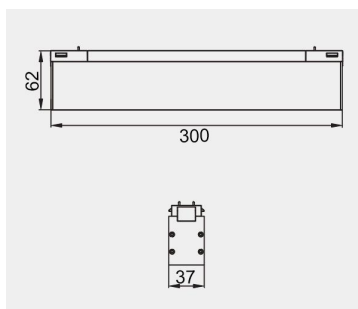

Eurolumen • Light Fixture Specifications Table

ELX650

TECHNICAL DATA

Wattage: 15W

SDCM: ≤ 5

Color Temperature (CCT): 2700K/3000K/3500K/4000K

CRI: 90

Beam Angle: 110°