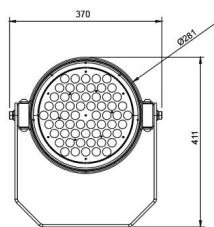

PERFORMANCE

CE

✓
RoHS

IP65

IK08

Image may not match reference. EUROLUMEN reserves the right to amend any of the product's components. The data related to flux, power and colour temperature maybe subject to changes made by the manufacturer.