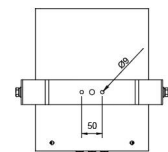

PERFORMANCE

CE

✓
RoHS

IP65

IK08

Image may not match reference. EUROLUMEN reserves the right to amend any of the product's components. The data related to flux, power and colour temperature maybe subject to changes made by the manufacturer.