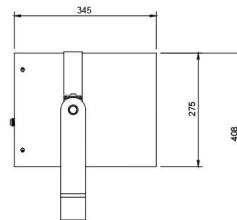

PERFORMANCE

CE

✓
RoHS

IP65

IK08

Image may not match reference. EUROLUMEN reserves the right to amend any of the product's components. The data related to flux, power and colour temperature maybe subject to changes made by the manufacturer.